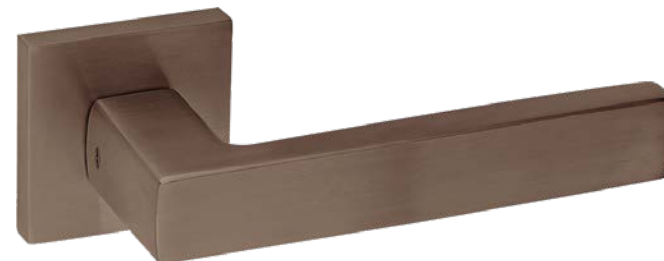

.TCH
TITANIUM CHOCOLATE