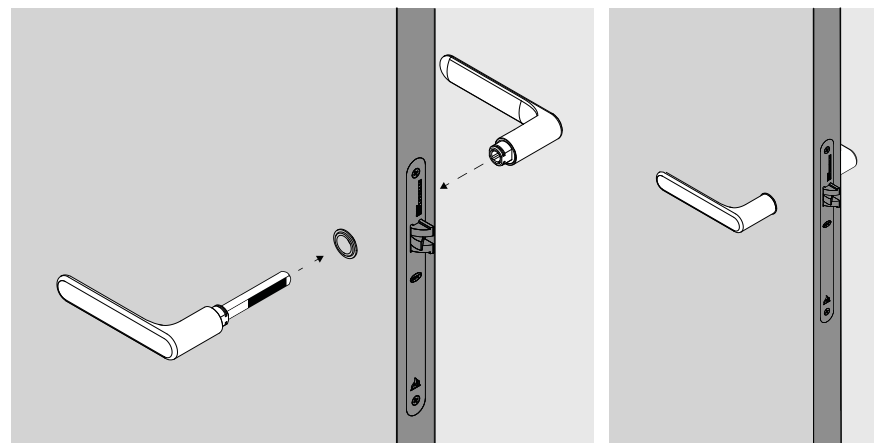

Roseta / Rose	Espessura da porta / Door thickness / Espesor de la puerta		
	1	2	3
LESS IS MORE / EVEN LESS	65 - 80 mm	50 - 65 mm	35 - 50 mm

Compatível com sistema "LESS IS MORE" e "EVEN LESS" /
Compatible with "LESS IS MORE" and "EVEN LESS" system
R01NS / QC01NS / R01N / Q01N