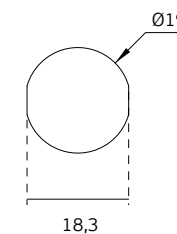

Entalhe / Cutout / Taladro