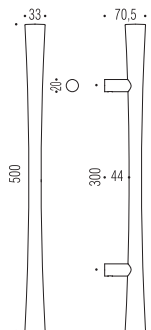

ZEN

CB 36 Design:
Bartoli Design

HPS
Zirconium Gold

CR
Cromo
Chrome

HPS/1
Zirconium
stainless-steel

CM
Cromat
Matt chrome

CB 36 A

CB 36 B

HPS - HPS/1 - CR - CM

HPS - HPS/1 - CR - CM

Maniglioni senza rosette
Pulls without roses

Materiale: Ottone
Material: Brass

• FINITURA GARANTITA 10 ANNI •
10
• FINISHING 10 YEARS WARRANTY •

• FINITURA GARANTITA 30 ANNI •
30
• FINISHING 30 YEARS WARRANTY •