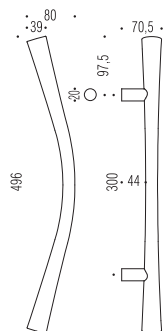

HPS - HPS/1 - CR - CM

HPS - HPS/1 - CR - CM

Maniglioni senza rosette
Pulls without roses

Materiale: Ottone
Material: Brass

• FINITURA GARANTITA 10 ANNI •
10
• FINISHING 10 YEARS WARRANTY •

• FINITURA GARANTITA 30 ANNI •
30
• FINISHING 30 YEARS WARRANTY •

ZEN

CB 46 Design:
Bartoli Design

HPS
Zirconium Gold

CR
Cromo
Chrome

HPS/1
Zirconium
stainless-steel

CM
Cromat
Matt chrome

CB 46 A

CB 46 B