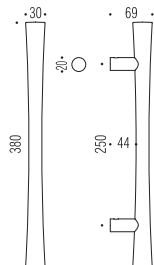

ZEN

CB 36 Design:
Bartoli Design

HPS
Zirconium Gold

CR
Cromo
Chrome

HPS/1
Zirconium
stainless-steel

CM
Cromat
Matt chrome

CB 36 A

CB 36 B

HPS - HPS/1 - CR - CM

HPS - HPS/1 - CR - CM

Maniglioni senza rosette
Pulls without roses

Materiale: Ottone
Material: Brass

• FINITURA GARANTITA 10 ANNI •
10
• FINISHING 10 YEARS WARRANTY •

• FINITURA GARANTITA 30 ANNI •
30
• FINISHING 30 YEARS WARRANTY •