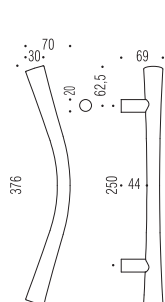

HPS - HPS/1 - CR - CM

HPS - HPS/1 - CR - CM

Maniglioni senza rosette
Pulls without roses

Materiale: Ottone
Material: Brass

• FINITURA GARANTITA 10 ANNI •
10
• FINISHING 10 YEARS WARRANTY •

• FINITURA GARANTITA 30 ANNI •
30
• FINISHING 30 YEARS WARRANTY •

ZEN

CB 46 Design:
Bartoli Design

HPS
Zirconium Gold

CR
Cromo
Chrome

HPS/1
Zirconium
stainless-steel

CM
Cromat
Matt chrome

CB 46 A

CB 46 B