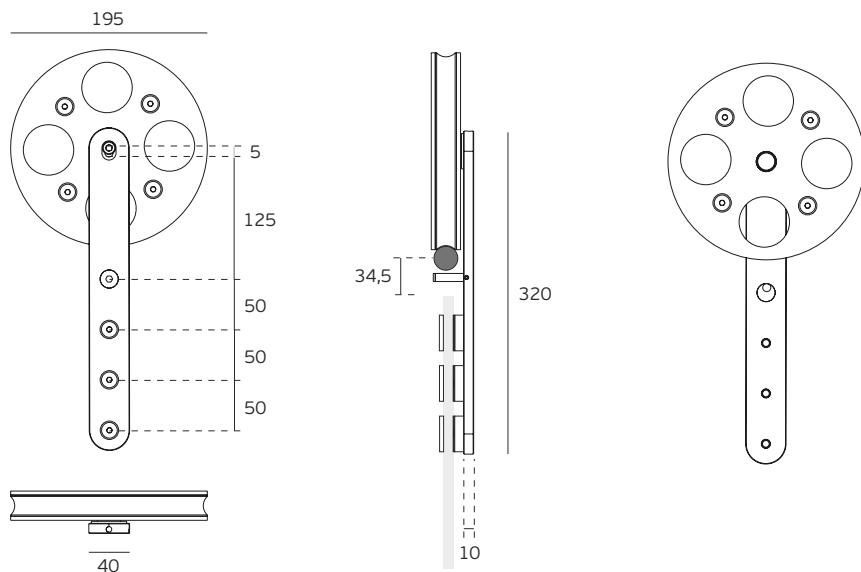

Ficha técnica de produto

Technique product file / Ficha técnica de produto

Data: 22.06.2022

Versão: 2.0

IN.15.203

MOVIEsystem
for Glass

ET: 1470 /2015

Documento confidencial / Confidential document / Documento confidencial © JNF 2022 www.jnf.pt

Descrição / Description / Descripción

Sistema para portas de correr em vidro/

Sliding doors system for glass/

Sistema para puertas correderas en cristal

Versão / Version / Versión.

2.0

Data / Date / Data

22.06.2022

Espessura da porta /

8 - 12 mm

Door thickness / Espesor de la puerta

Peso máx. da porta /

200kg

Max door weight / Peso max. de la puerta

Tubo e suportes não incluídos/
Tube and supports not included/
Tubo y soportes no incluídos/

T. (+351) 224 663 230 / F. (+351) 224 839 841 / e-mail - jnf@jnf.pt / www.jnf.pt

Rua das Mimosas, 849/851
Zona Industrial das Mimosas
S. Pedro da Cova | Ap. 75 4424-909
Gondomar PORTUGAL

EN1527 - 63 - 14 - 13

PÁGINA 2/3
PAGE